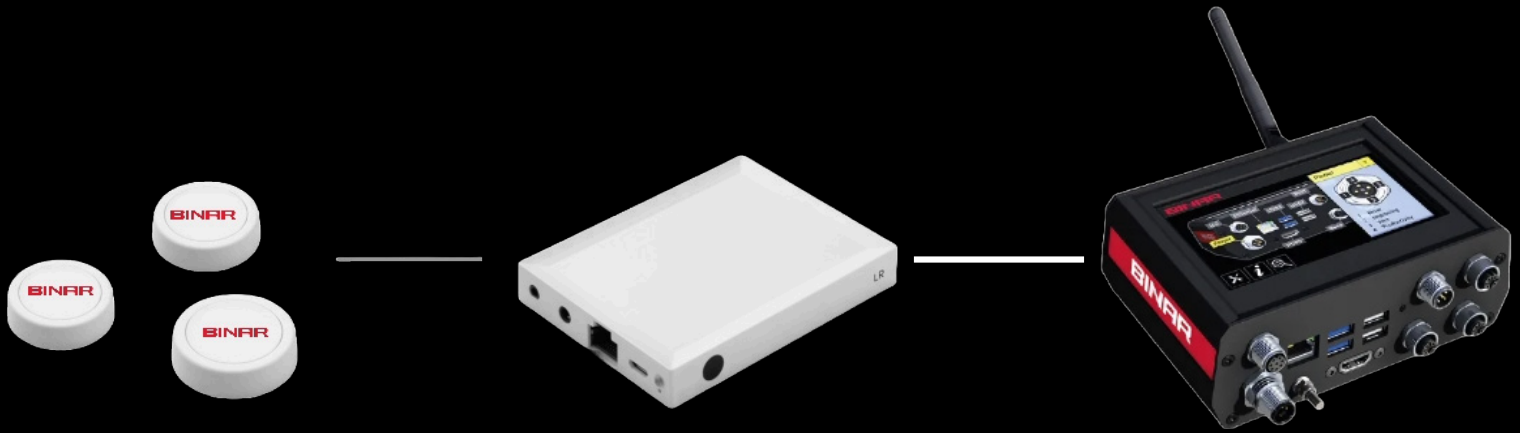

BINAR

Improving your productivity

Andon button Wireless Bluetooth with Ethernet receiver

<https://www.binarsolutions.com/en/>

Call for assistance immediately upon detecting any errors.

Our Bluetooth wireless andon button is designed to allow you to call for help and clear when the problem is solved.

The wireless button is available in two different styles.

The first has only one button but can be configured for multiple uses as it has three triggers, push, double push and hold.

The alternative version incorporates two buttons and offers the same functions as the original.

Additionally, stickers can be applied to visually indicate a button for assistance and clarification.

BiHub supports the connection of up to 63 buttons simultaneously.

The LP304 serves as a vital connection point between the cloud, sensors, and intelligent devices. This powerful IoT gateway enables equipment on the production floor to be controlled via the company's integrated system.